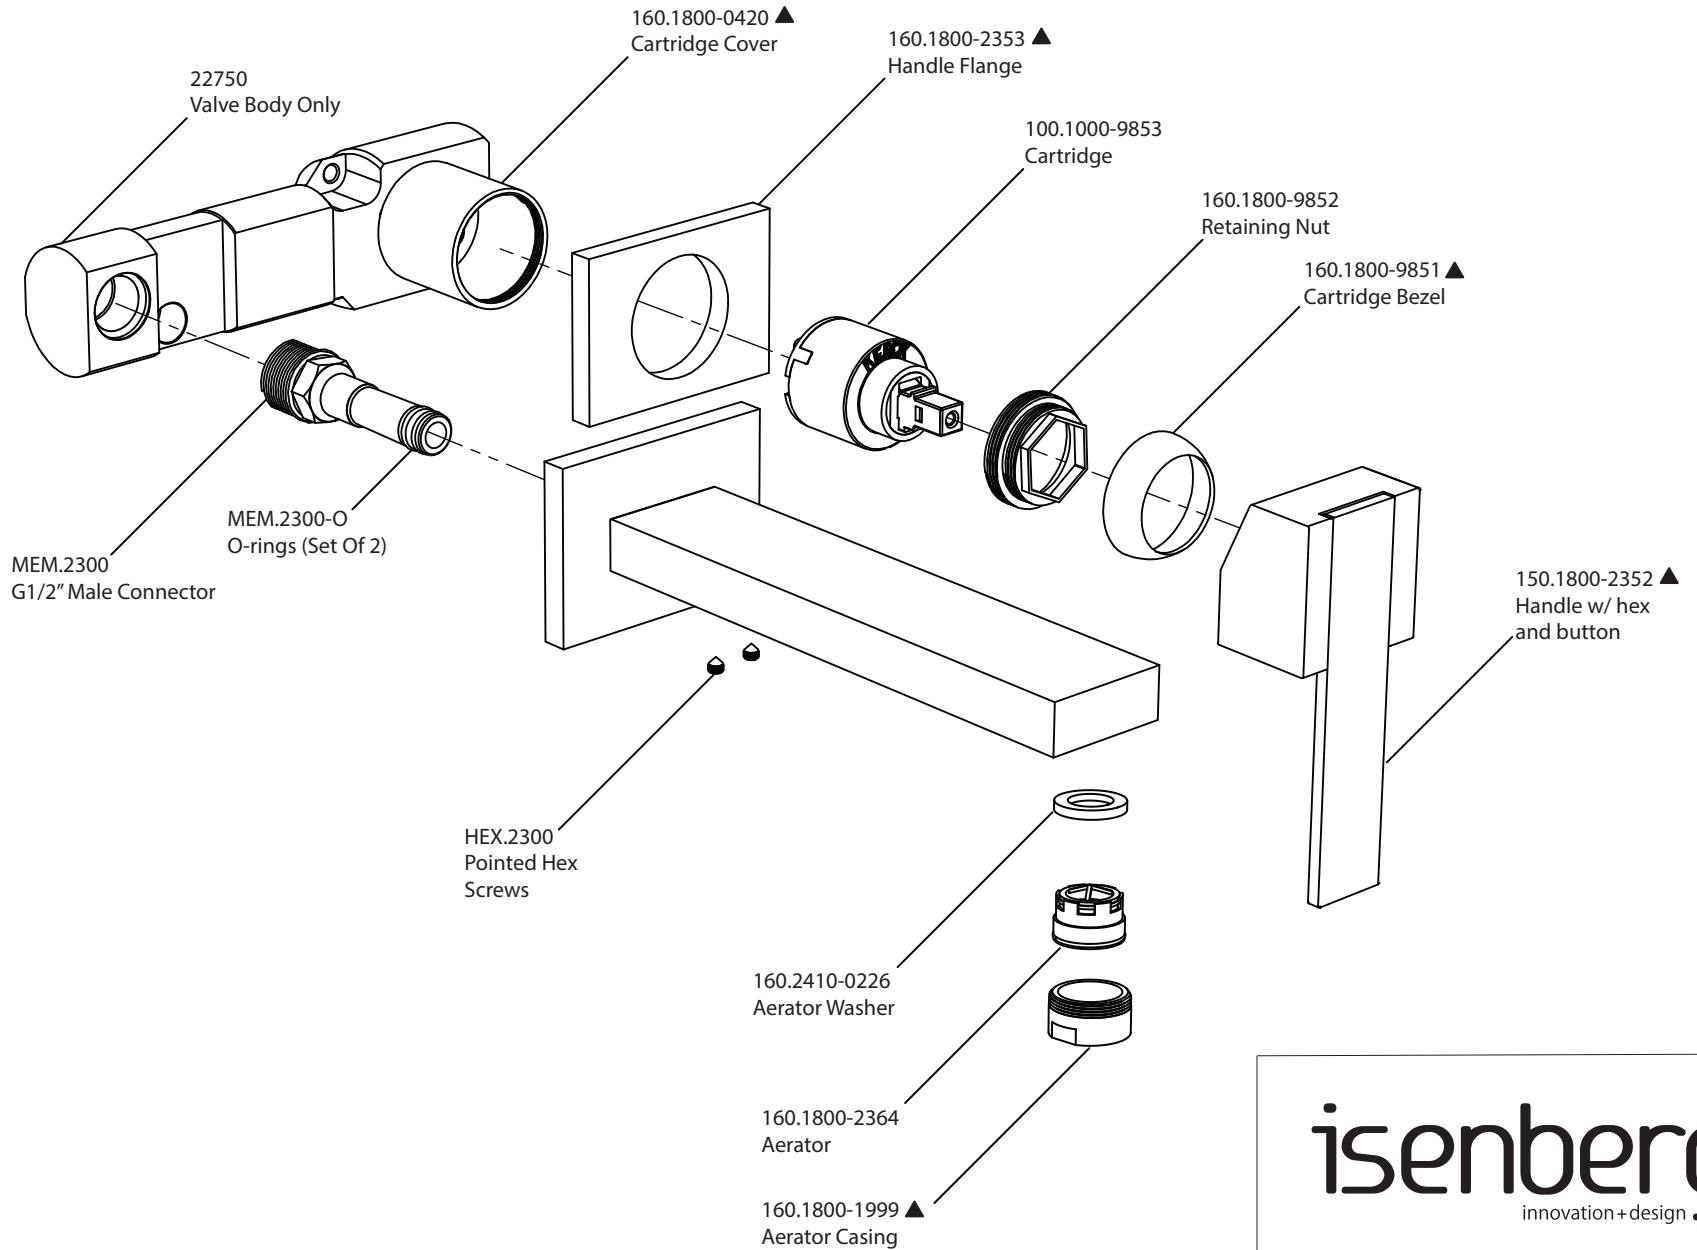

# Product Parts Breakdown

**isenberg**  
innovation+design

150.1800

Ver 2.58